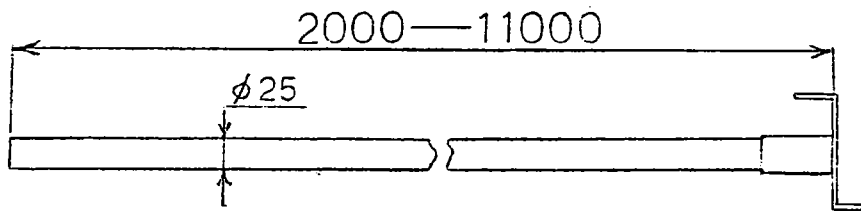

TOOLS

Actuator Pole for Twistlock – 2M/4M/5M/6M/8M/10M/11M

Model : APO

Material : Aluminium

Handle for Turnbuckle – 420mm

Model : THA

Material : Mild Steel