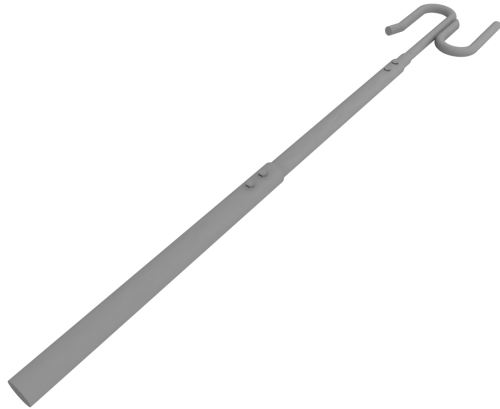

ACTUATOR POLE FOR TWISTLOCK

Model

APA (Semi-Auto Twistlock)

APM (Manual Twistlock)

Length

2m - 10.8m

2m - 10.8m

Load Weight