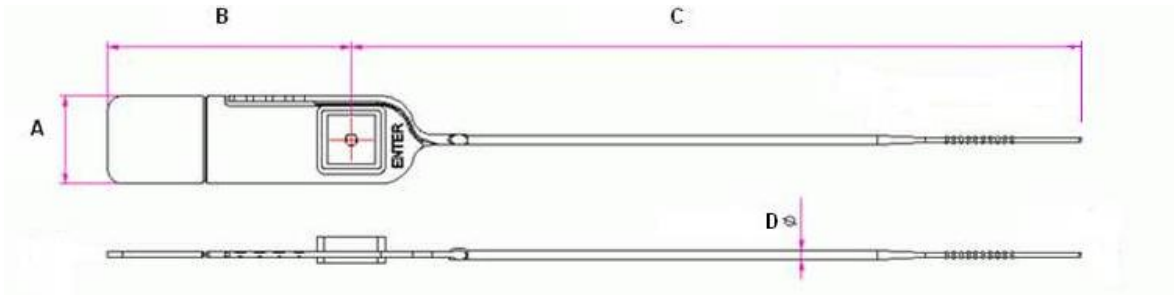

SPECIFICATIONS

Standard

- **LuggageLock 150 STO** - 150mmL, 18x50mm Tag Size, Side Tear Off, with Stopper (Code: LU15SB)

Strength

> 12kg-f / 26.45lbs

Material

- Seal Body - Polypropylene
- Locking Jaw - Metal Jaw

LuggageLock

DIMENSIONS

| Type | A (mm) | (inches) | B (mm) | (inches) | C (mm) | (inches) | D (mm) | (inches) |
|-----------------|--------|----------|--------|----------|--------|----------|--------|----------|
| LuggageLock 150 | 18 | 0.708 | 50 | 1.968 | 150 | 5.905 | 2 | 0.079 |