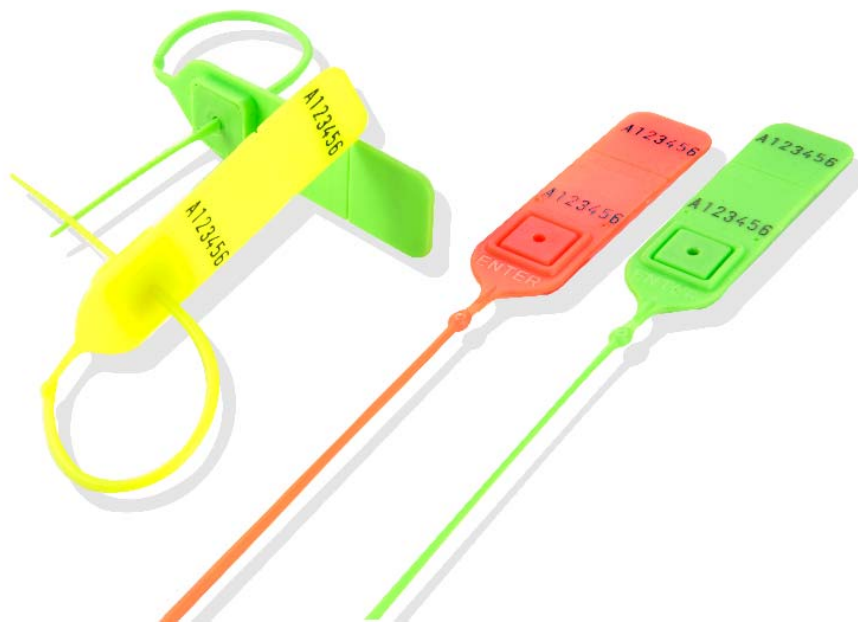

ABRIC, your Global Supplier of Security Sealing Solutions.
For further information, please visit our website for nearest contact:

www.abric.com

Sealing Assets Globally with quality and integrity