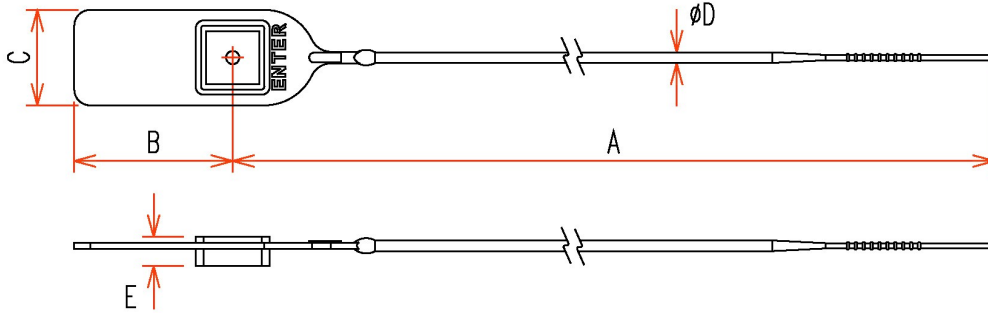

## DIMENSIONS

Type	A mm [inch]	B mm [inch]	B (Long Tag) mm [inch]	C mm [inch]	D mm [inch]	E mm [inch]
Mini JawLock 150	150 [5.90"]	30 [1.18"]	50 [1.97"]	18 [0.71"]	2 [0.08"]	5.5 [0.22"]
Mini JawLock 200	200 [7.87"]	30 [1.18"]	50 [1.97"]	18 [0.71"]	2 [0.08"]	5.5 [0.22"]
Mini JawLock 250	250 [9.84"]	30 [1.18"]	50 [1.97"]	18 [0.71"]	2 [0.08"]	5.5 [0.22"]
Mini JawLock 300	300 [11.81"]	30 [1.18"]	50 [1.97"]	18 [0.71"]	2 [0.08"]	5.5 [0.22"]
Mini JawLock 350	350 [13.78"]	30 [1.18"]	50 [1.97"]	18 [0.71"]	2 [0.08"]	5.5 [0.22"]
Mini JawLock 400	400 [15.75"]	30 [1.18"]	50 [1.97"]	18 [0.71"]	2 [0.08"]	5.5 [0.22"]